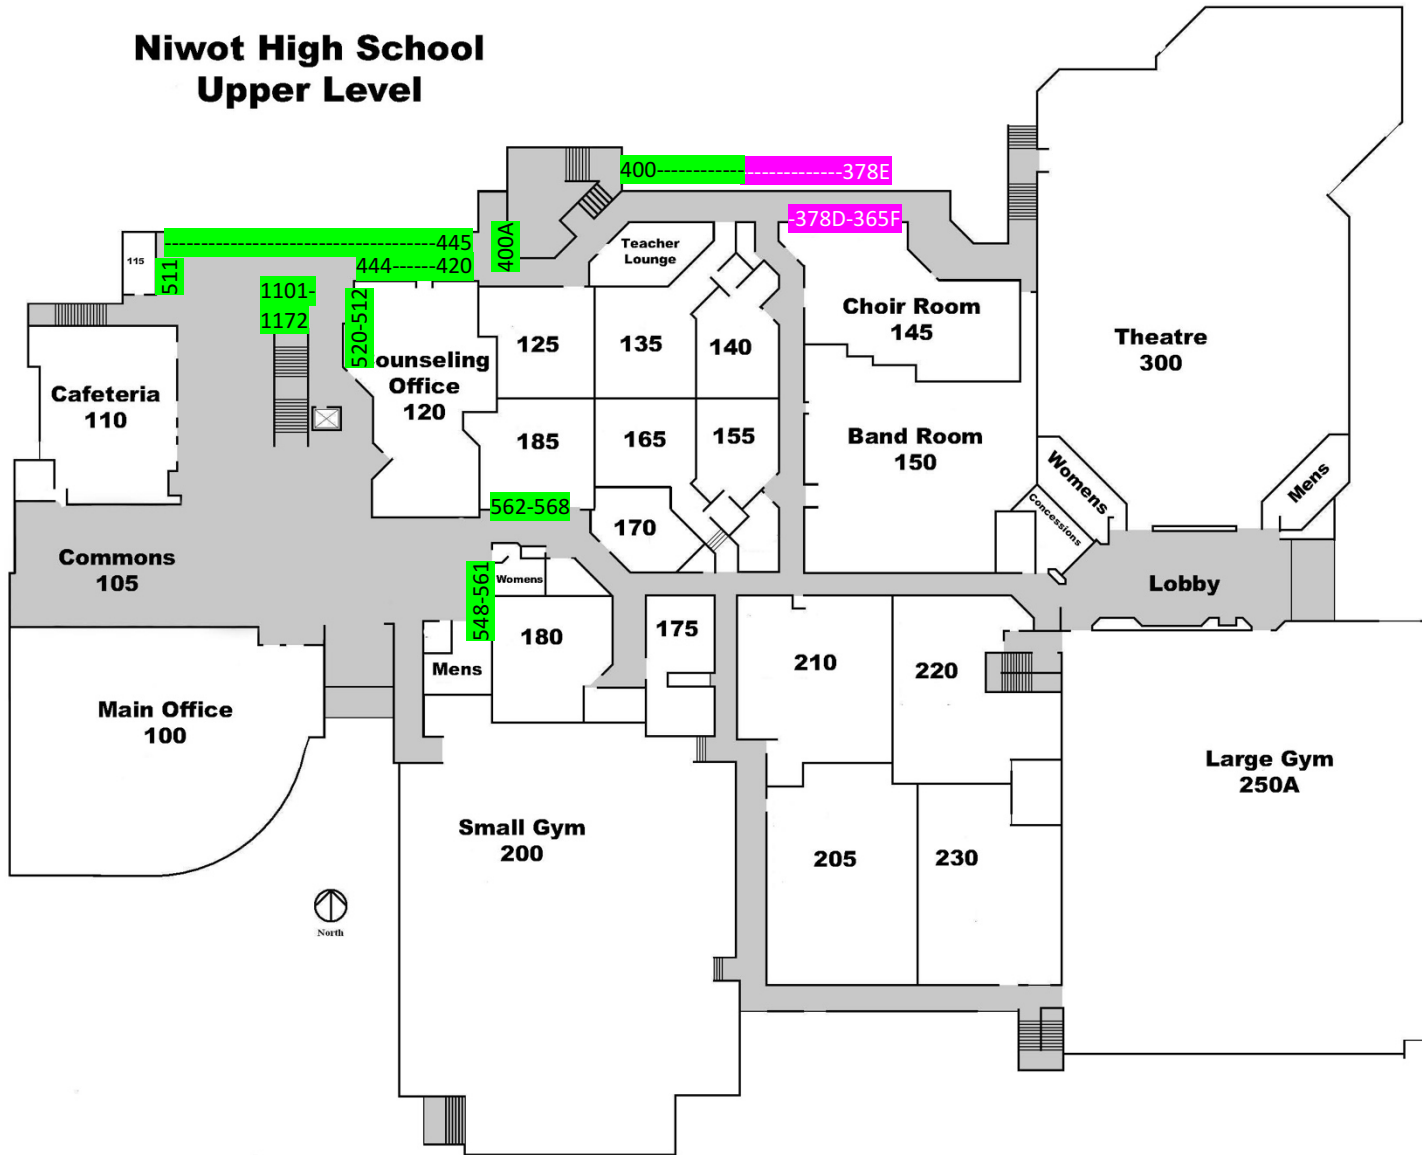

Niwot High School Upper Level

KEY

- 9TH GRADE
- 10TH GRADE
- 11TH GRADE
- 12TH GRADE